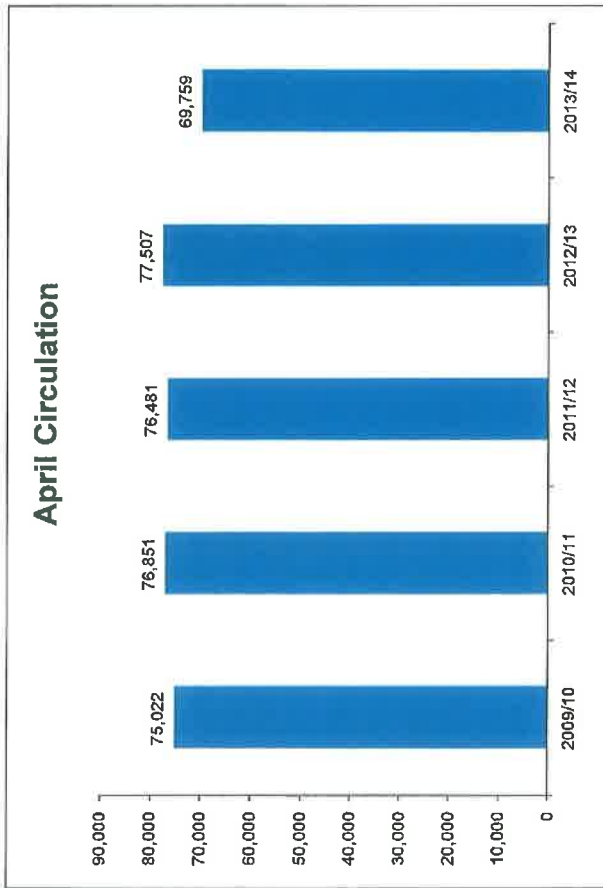

PARK RIDGE PUBLIC LIBRARY
CIRCULATION
April 2014

Year To Date	eBooks
2013/14	28,289
2012/13	23,461

Year to Date	eMagazines
2013/14	8,837

Computer Use	Month	Uses
	May	5,450
	June	5,599
	July	6,083
	August	5,858
	September	5,418
	October	5,949
	November	5,129
	December	4,468
	January	4,486
	February	4,669
	March	4,941
	April	4,364
	FY13/14	62,414

X \$.50 = \$31,207
X \$1.00 = \$62,414