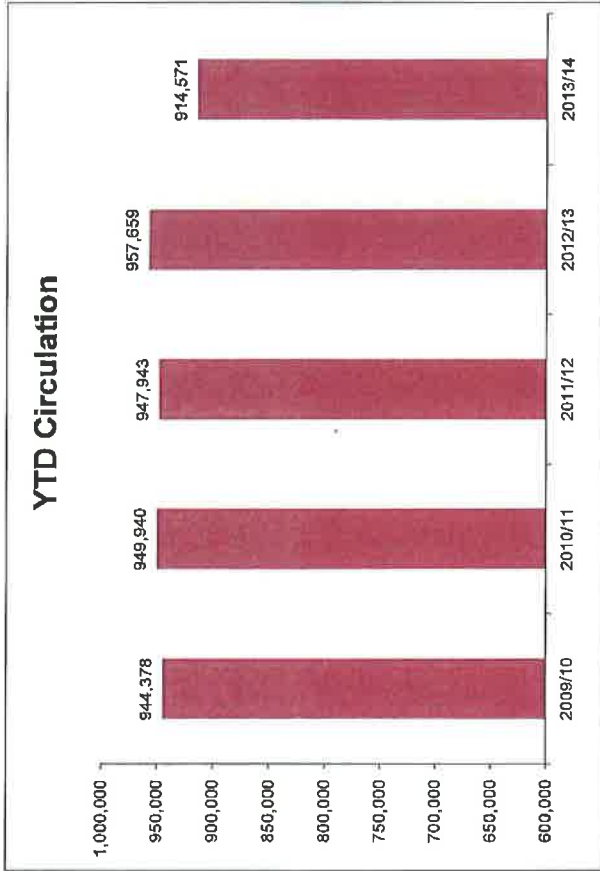

PARK RIDGE PUBLIC LIBRARY
CIRCULATION
April 2014

Year To Date	eBooks
2013/14	28,289
2012/13	23,461

Year to Date	eMagazines
2013/14	8,837

Computer Use	Month	Uses
	May	5,450
	June	5,599
	July	6,083
	August	5,858
	September	5,418
	October	5,949
	November	5,129
	December	4,468
	January	4,486
	February	4,669
	March	4,941
	April	4,364
	FY13/14	62,414

X \$.50 = \$31,207
X \$1.00 = \$62,414