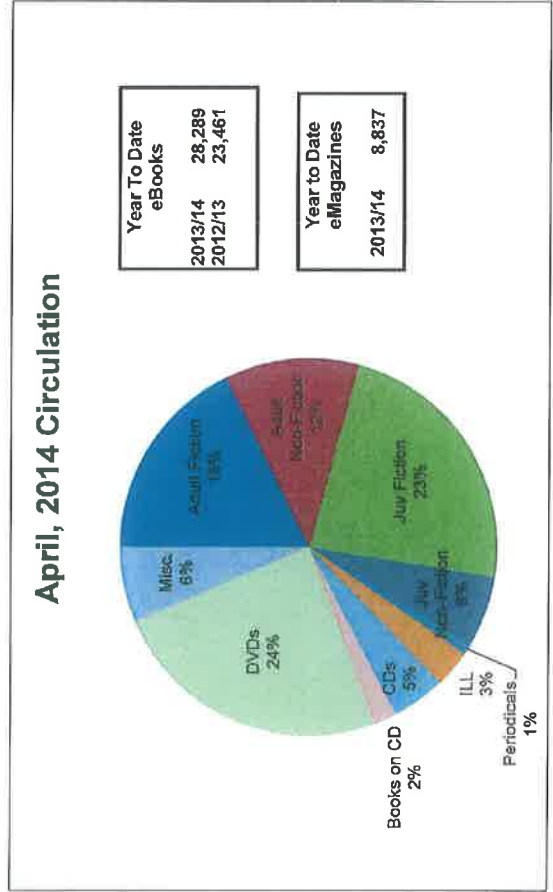

PARK RIDGE PUBLIC LIBRARY
CIRCULATION
April 2014

Year To Date	eBooks
2013/14	28,289
2012/13	23,461

Year to Date	eMagazines
2013/14	8,837

Computer Use	Month	Uses
	May	5,450
	June	5,599
	July	6,083
	August	5,858
	September	5,418
	October	5,949
	November	5,129
	December	4,468
	January	4,486
	February	4,669
	March	4,941
	April	4,364
	FY13/14	62,414

X \$.50 = \$31,207
X \$1.00 = \$62,414