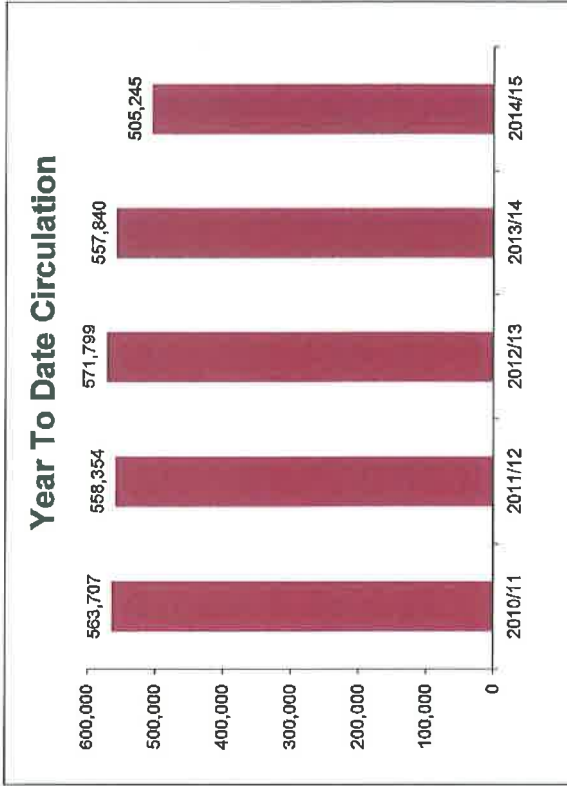

**PARK RIDGE PUBLIC LIBRARY
CIRCULATION
NOVEMBER 2014**

Year To Date	eBooks
2014/15	18,654
2013/14	15,667

Year to Date	eMagazines
2014/15	3,519
2013/14	5,196

Computer Use Statistics

Month	FY 13/14	FY 14/15	Incr/Dec	%
May	5,450	4,017	(1,433)	-26%
June	5,599	4,227	(1,372)	-25%
July	6,083	4,285	(1,798)	-30%
August	5,858	4,457	(1,401)	-24%
September	5,418	4,080	(1,338)	-25%
October	5,949	4,009	(1,940)	-33%
November	5,129	3,704	(1,425)	-28%
December	4,468			
January	5,249			
February	4,669			
March	4,941			
April	4,364			
YTD Total	63,177	28,779	(10,707)	