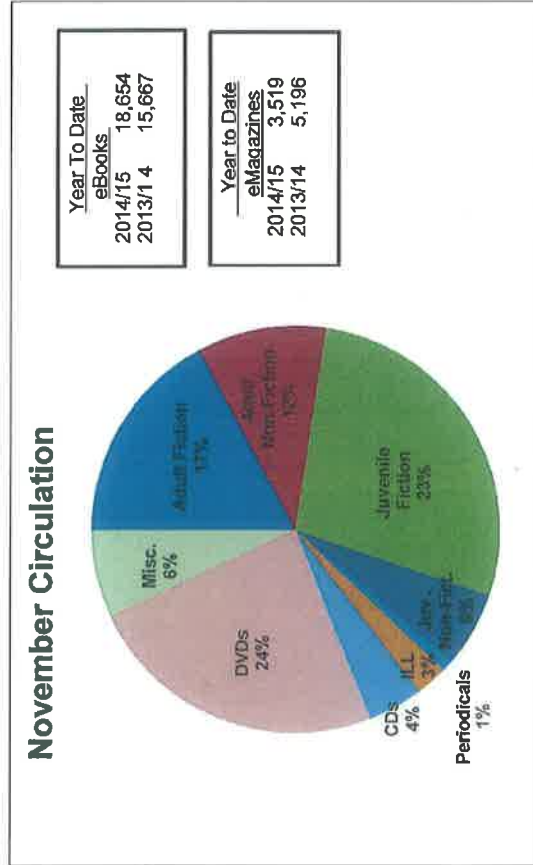

**PARK RIDGE PUBLIC LIBRARY
CIRCULATION
NOVEMBER 2014**

Year To Date	eBooks
2014/15	18,654
2013/14	15,667

Year to Date	eMagazines
2014/15	3,519
2013/14	5,196

Computer Use Statistics

Month	FY 13/14	FY 14/15	Incr/Dec	%
May	5,450	4,017	(1,433)	-26%
June	5,599	4,227	(1,372)	-25%
July	6,083	4,285	(1,798)	-30%
August	5,858	4,457	(1,401)	-24%
September	5,418	4,080	(1,338)	-25%
October	5,949	4,009	(1,940)	-33%
November	5,129	3,704	(1,425)	-28%
December	4,468			
January	5,249			
February	4,669			
March	4,941			
April	4,364			
YTD Total	63,177	28,779	(10,707)	