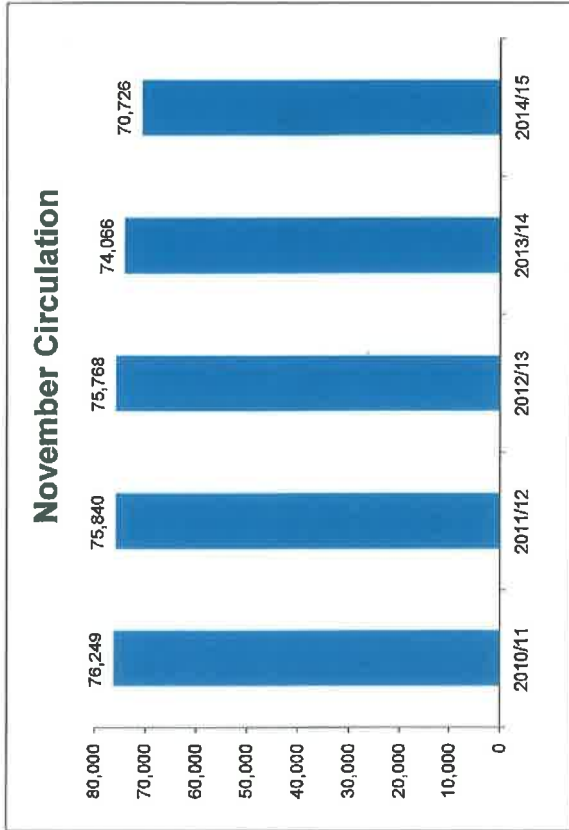

**PARK RIDGE PUBLIC LIBRARY
CIRCULATION
NOVEMBER 2014**

Year To Date	eBooks
2014/15	18,654
2013/14	15,667

Year to Date	eMagazines
2014/15	3,519
2013/14	5,196

Computer Use Statistics

Month	FY 13/14	FY 14/15	Incr/Dec	%
May	5,450	4,017	(1,433)	-26%
June	5,599	4,227	(1,372)	-25%
July	6,083	4,285	(1,798)	-30%
August	5,858	4,457	(1,401)	-24%
September	5,418	4,080	(1,338)	-25%
October	5,949	4,009	(1,940)	-33%
November	5,129	3,704	(1,425)	-28%
December	4,468			
January	5,249			
February	4,669			
March	4,941			
April	4,364			
YTD Total	63,177	28,779	(10,707)	